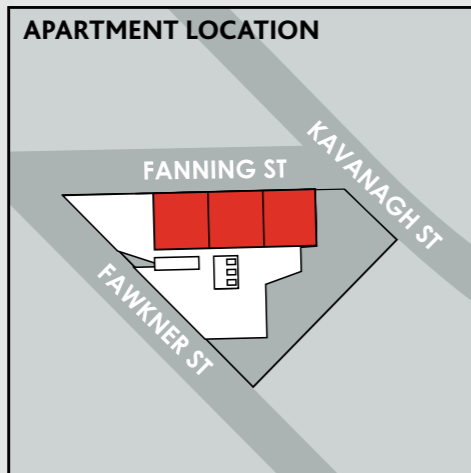

Your stunning Italian Poliform kitchen is fitted out with a range of beautiful modern appliances from Meile including your oven and cooktop, a Qasair ducted range hood, a fully integrated dishwasher, and features magnificent reconstituted stone bench tops and splashbacks. Poliform is supplying all joinery, ensuring the ultimate in contemporary style and flexibility.

Your Triptych floor boards are made from strand woven Bamboo, the only board to meet our strict expectations of style, durability and sustainability. The carpets in your bedrooms will be a plush wool blend designed for comfort underfoot and superior durability. Wall and floor tiles to your wet areas will be natural textured vitrified tiles, paint finishes will be wash and wear low sheen acrylic. Your laundry is fitted with a ducted Meile honeycomb care condenser dryer. Tap wear throughout will feature clean chrome finishes, simply stunning alongside your fabulous Villeroy and Boch Squaro Bath.

In short, with a premier location, innovative sustainable living, and inspired design inside and out, Triptych offers everything you could want in inner city living. With only a limited number of distinctive apartments left, now is the time to join our community.

Disclaimer: specifications shown are indicative only and may vary due to availability and succession of items. Finishes shown are indicative and are based on purchaser subscription. LAST UPDATED 27/11/08