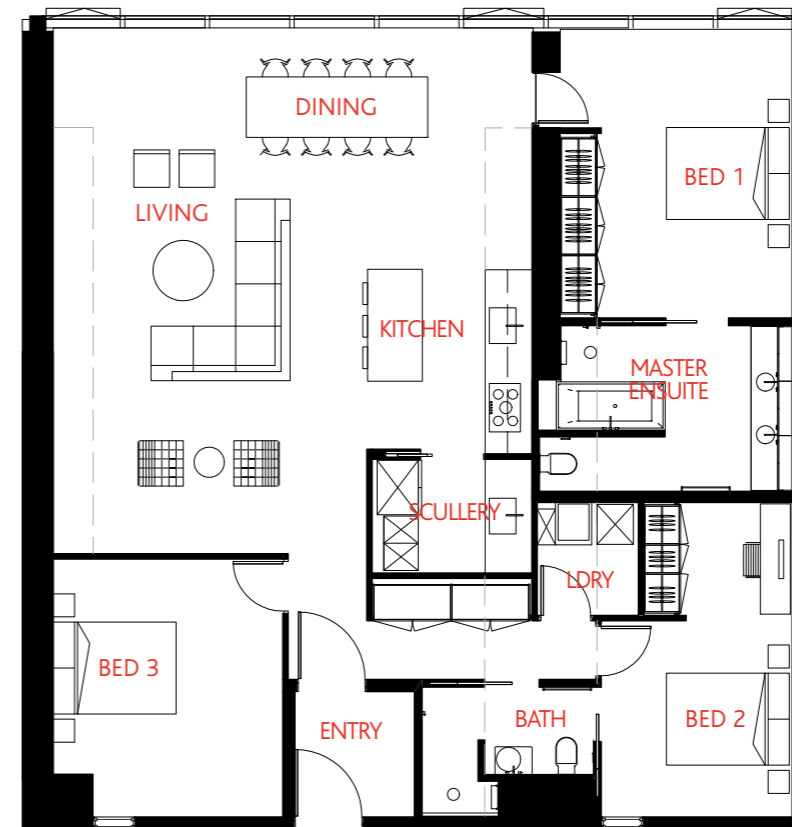

APARTMENT TYPE B TOTAL AREA 165^m²

Disclaimer: specifications shown are indicative only and may vary due to availability and succession of items. Finishes shown are indicative and are based on purchaser subscription.