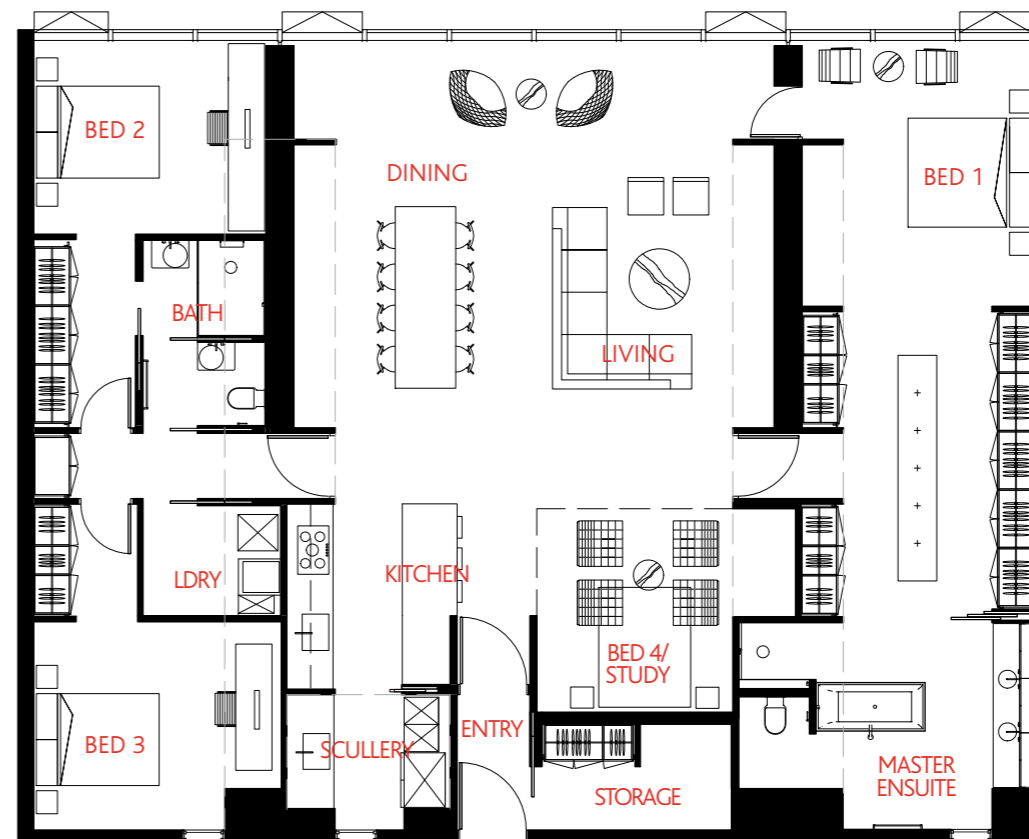

APARTMENT TYPE C

TOTAL AREA 220M²

Disclaimer: specifications shown are indicative only and may vary due to availability and succession of items. Finishes shown are indicative and are based on purchaser subscription.