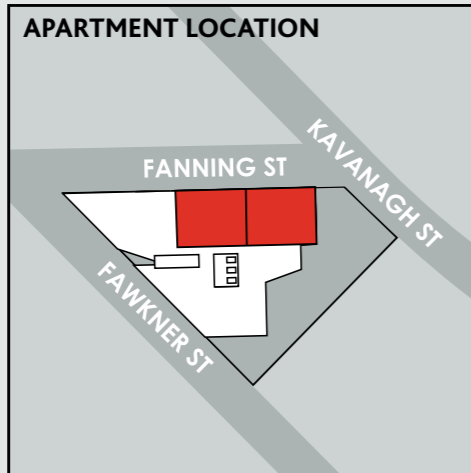

Your stunning Italian Poliform kitchen is fitted out with a range of beautiful modern appliances from Meile including your oven and cooktop, a Qasair ducted range hood, a fully integrated dishwasher, and features magnificent reconstituted stone bench tops and splashbacks. Poliform is supplying all joinery, ensuring the ultimate in contemporary style and flexibility.

Your Triptych floor boards are made from strand woven Bamboo, the only board to meet our strict expectations of style, durability and sustainability. The carpets in your bedrooms will be a plush wool blend designed for comfort underfoot and superior durability. Wall and floor tiles to your wet areas will be natural textured vitrified tiles, paint finishes will be wash and wear low sheen acrylic. Your laundry is fitted with a ducted Meile honeycomb care condenser dryer. Tap wear throughout will feature clean chrome finishes, simply stunning alongside your fabulous Villeroy and Boch Squaro Bath.

In short, with a premier location, innovative sustainable living, and inspired design inside and out, Triptych offers everything you could want in inner city living. With only a limited number of distinctive apartments left, now is the time to join our community.

Disclaimer: specifications shown are indicative only and may vary due to availability and succession of items. Finishes shown are indicative and are based on purchaser subscription. LAST UPDATED 27/11/08