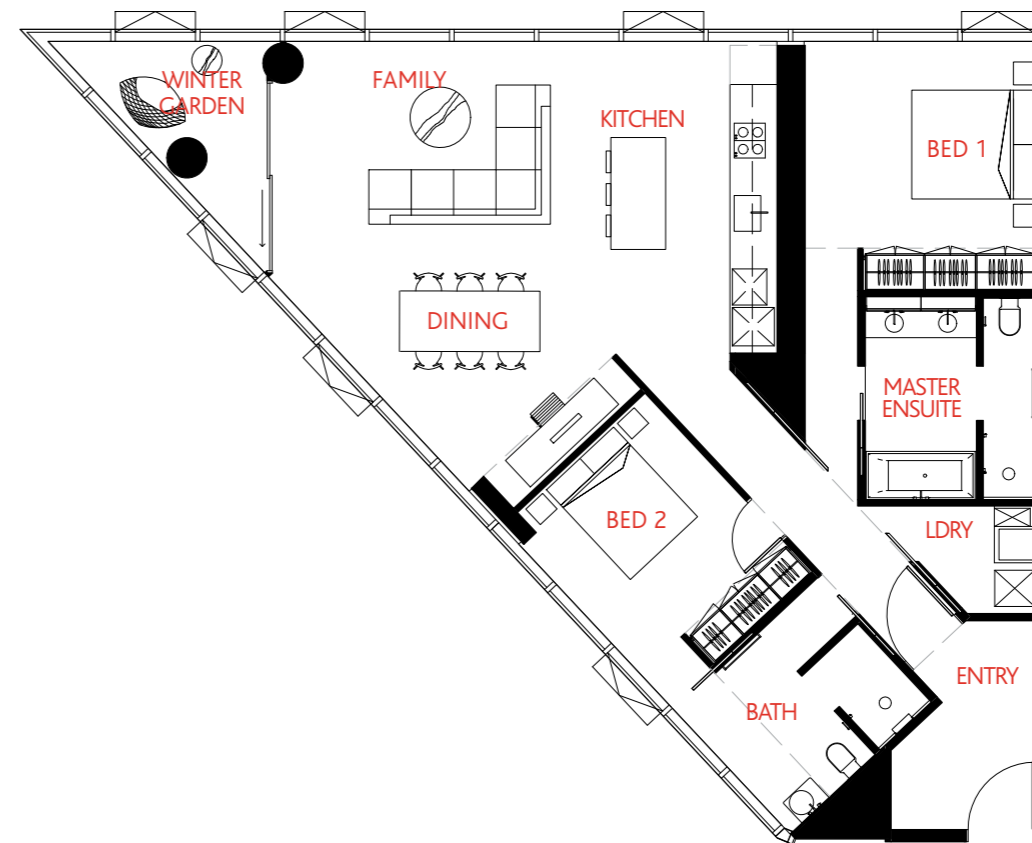

APARTMENT TYPE D TOTAL AREA 135^m²

Disclaimer: specifications shown are indicative only and may vary due to availability and succession of items. Finishes shown are indicative and are based on purchaser subscription.