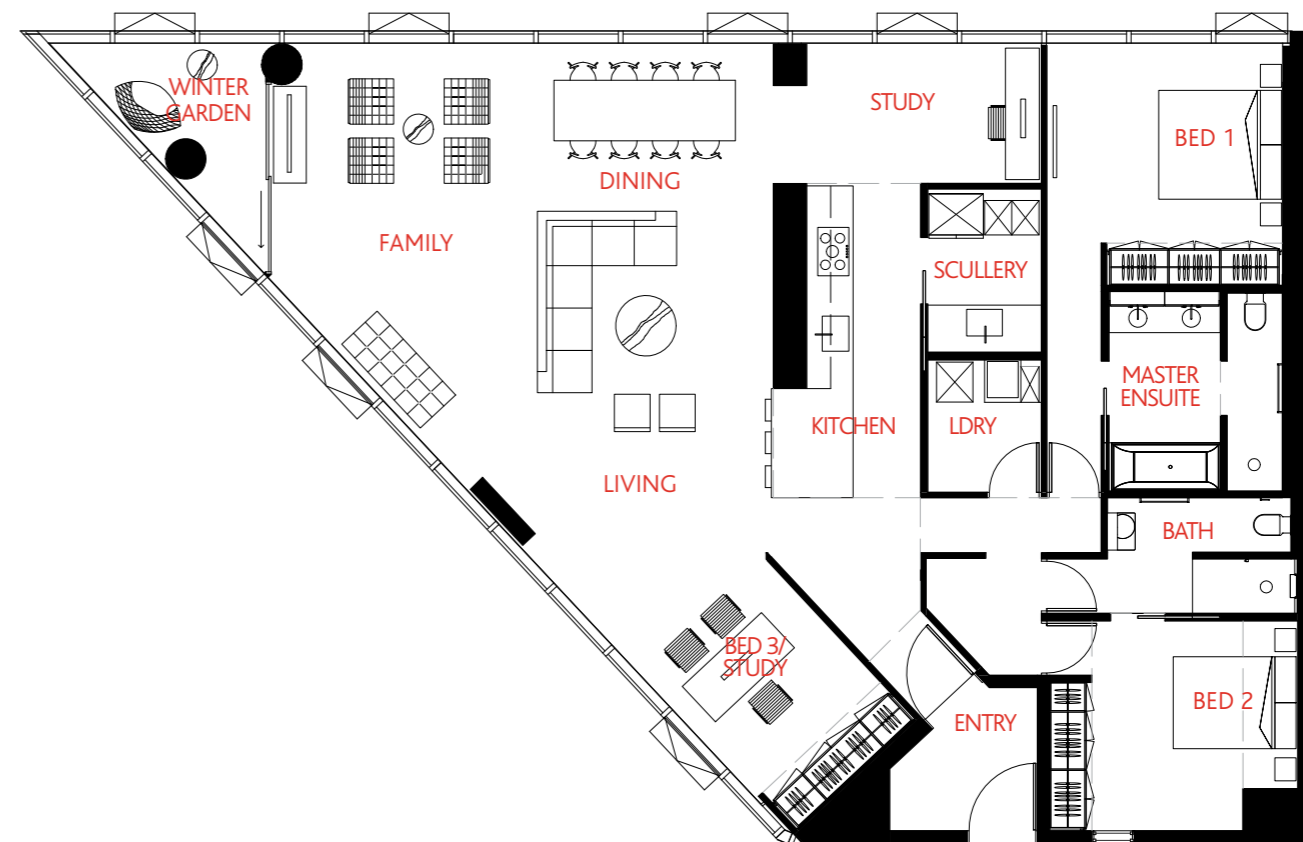

APARTMENT TYPE E

TOTAL AREA 190_M²

Disclaimer: specifications shown are indicative only and may vary due to availability and succession of items. Finishes shown are indicative and are based on purchaser subscription.