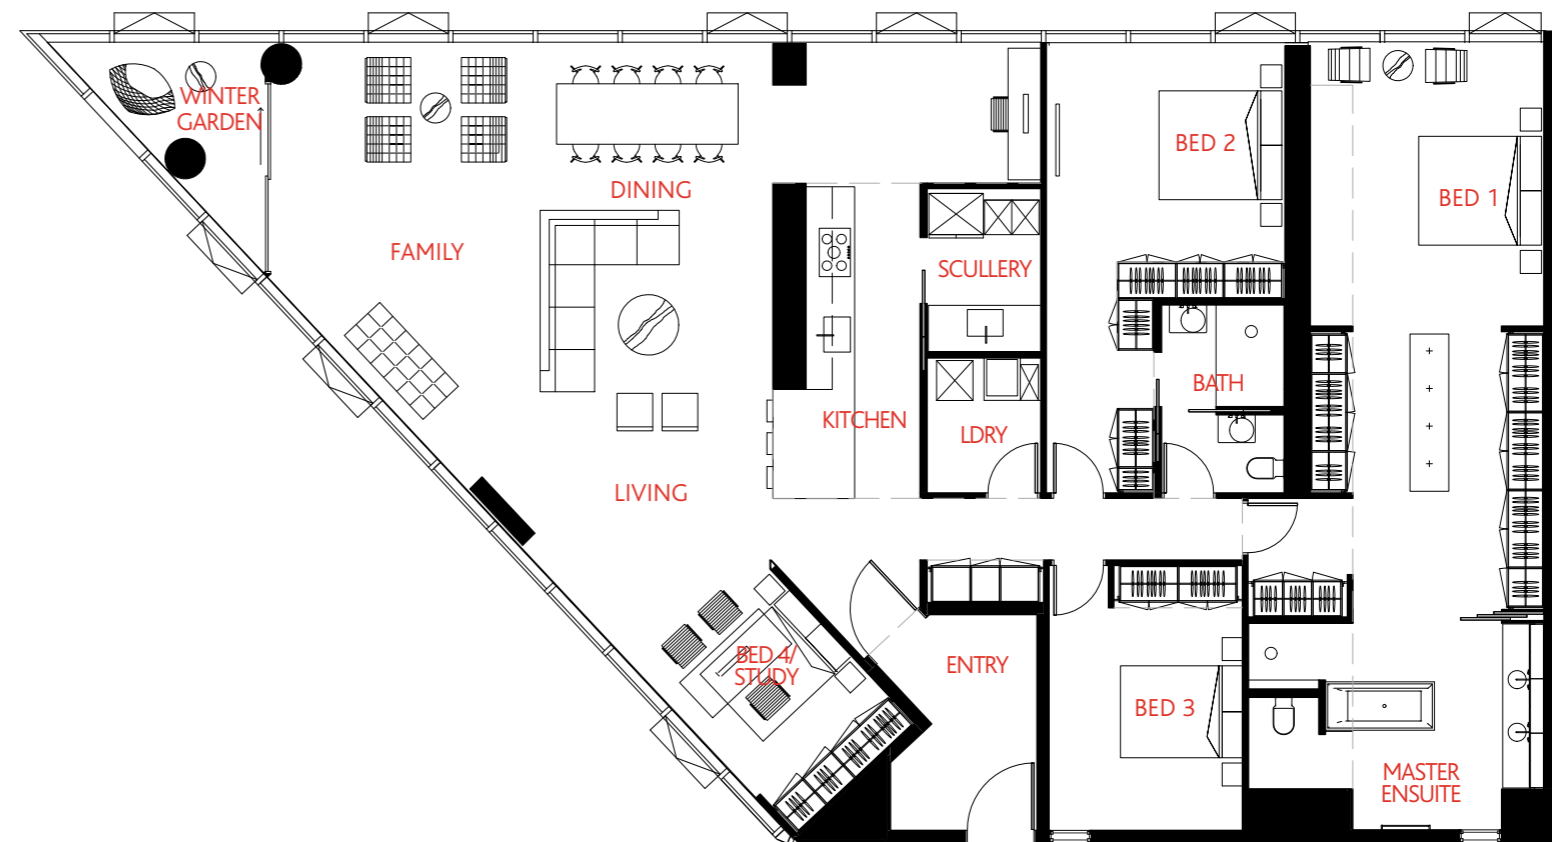

APARTMENT TYPE F TOTAL AREA 245m²

0 1 2 5m
SCALE 1:100

Disclaimer: specifications shown are indicative only and may vary due to availability and succession of items. Finishes shown are indicative and are based on purchaser subscription.