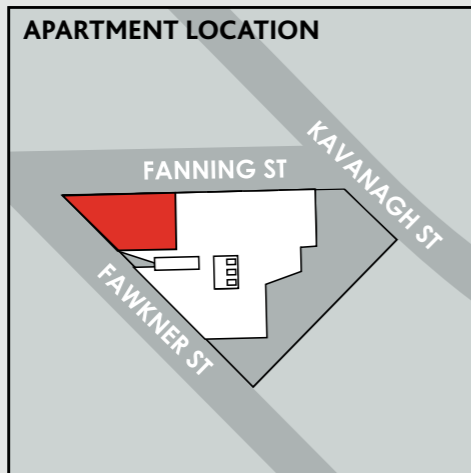

Your stunning Italian Poliform kitchen is fitted out with a range of beautiful modern appliances from Meile including your oven and cooktop, a Qasair ducted range hood, a fully integrated dishwasher, and features magnificent reconstituted stone bench tops and splashbacks. Poliform is supplying all joinery, ensuring the ultimate in contemporary style and flexibility.

Your Triptych floor boards are made from strand woven Bamboo, the only board to meet our strict expectations of style, durability and sustainability. The carpets in your bedrooms will be a plush wool blend designed for comfort underfoot and superior durability. Wall and floor tiles to your wet areas will be natural textured vitrified tiles, paint finishes will be wash and wear low sheen acrylic. Your laundry is fitted with a ducted Meile honeycomb care condenser dryer. Tap wear throughout will feature clean chrome finishes, simply stunning alongside your fabulous Villeroy and Boch Squaro Bath.

In short, with a premier location, innovative sustainable living, and inspired design inside and out, Triptych offers everything you could want in inner city living. With only a limited number of distinctive apartments left, now is the time to join our community.

Disclaimer: specifications shown are indicative only and may vary due to availability and succession of items. Finishes shown are indicative and are based on purchaser subscription. LAST UPDATED 27/11/08