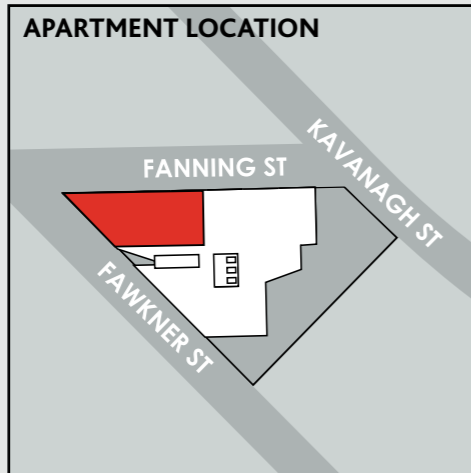

Your stunning Italian Poliform kitchen is fitted out with a range of beautiful modern appliances from Meile including your oven and cooktop, a Qasair ducted range hood, a fully integrated dishwasher, and features magnificent reconstituted stone bench tops and splashbacks. Poliform is supplying all joinery, ensuring the ultimate in contemporary style and flexibility.

Your Triptych floor boards are made from strand woven Bamboo, the only board to meet our strict expectations of style, durability and sustainability. The carpets in your bedrooms will be a plush wool blend designed for comfort underfoot and superior durability. Wall and floor tiles to your wet areas will be natural textured vitrified tiles, paint finishes will be wash and wear low sheen acrylic. Your laundry is fitted with a ducted Meile honeycomb care condenser dryer. Tap wear throughout will feature clean chrome finishes, simply stunning alongside your fabulous Villeroy and Boch Squaro Bath.

In short, with a premier location, innovative sustainable living, and inspired design inside and out, Triptych offers everything you could want in inner city living. With only a limited number of distinctive apartments left, now is the time to join our community.

Disclaimer: specifications shown are indicative only and may vary due to availability and succession of items. Finishes shown are indicative and are based on purchaser subscription. LAST UPDATED 27/11/08