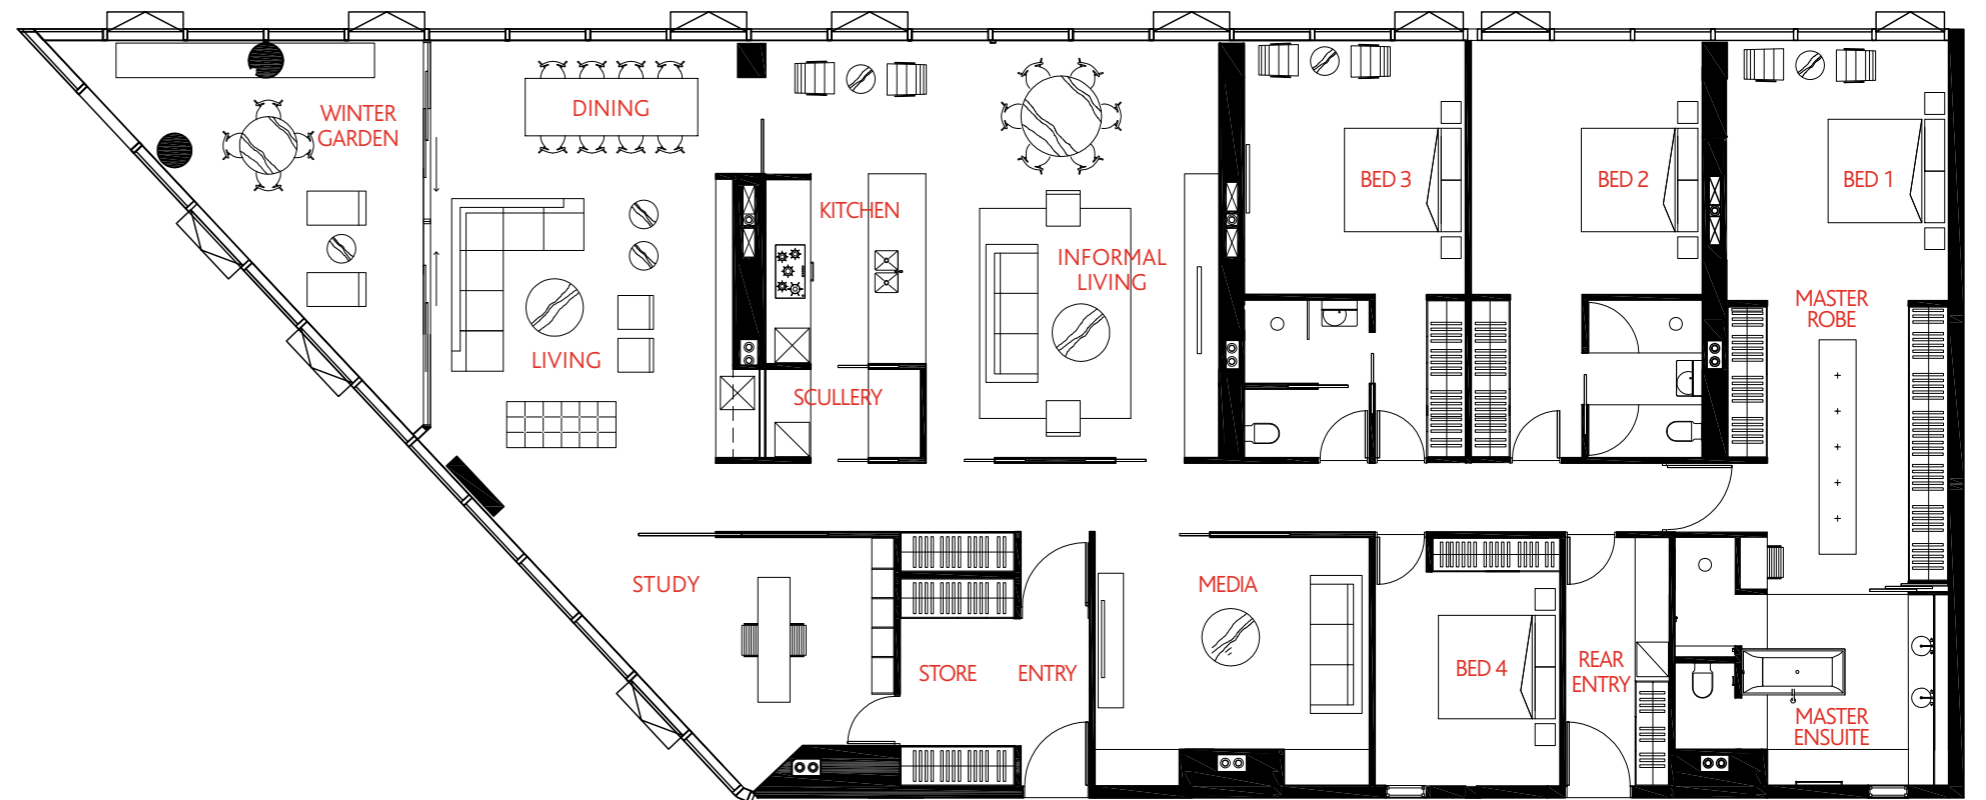

Your Triptych floor boards are made from strand woven Bamboo, the only board to meet our strict expectations of style, durability and sustainability. The carpets in your bedrooms will be a plush wool blend designed for comfort underfoot and superior durability. Wall and floor tiles to your wet areas will be natural textured vitrified tiles, paint finishes will be wash and wear low sheen acrylic. Your laundry is fitted with a ducted Meile honeycomb care condenser dryer. Tap wear throughout will feature clean chrome finishes, simply stunning alongside your fabulous Villeroy and Boch Squaro Bath.

APARTMENT TYPE H TOTAL AREA 355^m²

Disclaimer: specifications shown are indicative only and may vary due to availability and succession of items. Finishes shown are indicative and are based on purchaser subscription.