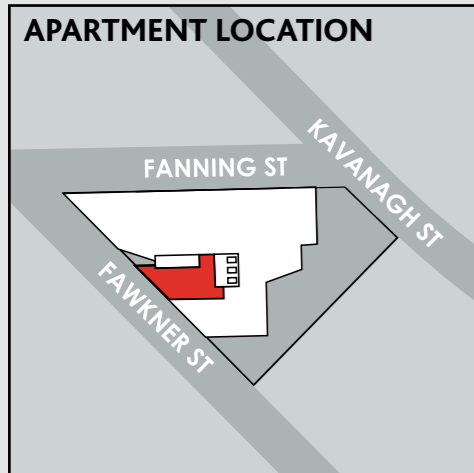

APARTMENT PLANS

APARTMENT TYPE X1

TOTAL AREA 138.1M²

Your Triptych Apartment is beautifully finished with first class fittings and a selection of premium inclusions supplied as standard. Carr design has ensured that every specification meets our careful and considered criteria with regard to functionality and style. With the flexibility of a choice of two colour schemes, your apartment can reflect your own personal sense of style.

Your stunning Italian Poliform kitchen is fitted out with a range of beautiful modern appliances from Miele including your oven and cooktop, a Qasair ducted range hood, a fully integrated dishwasher, and features magnificent reconstituted stone bench tops and splashbacks. Poliform is supplying all joinery, ensuring the ultimate in contemporary style and flexibility.

Your Triptych floor boards are made from strand woven Bamboo, the only board to meet our strict expectations of style, durability and sustainability. The carpets in your bedrooms will be a plush wool blend designed for comfort underfoot and superior durability. Wall and floor tiles to your wet areas will be natural textured vitrified tiles, paint finishes will be wash and wear low sheen acrylic. Your laundry is fitted with a ducted Miele honeycomb care condenser dryer. Tap wear throughout will feature clean chrome finishes, simply stunning alongside your fabulous bath.

In short, with a premier location, innovative sustainable living, and inspired design inside and out, Triptych offers everything you could want in inner city living. With only a limited number of distinctive apartments left, now is the time to join our community.