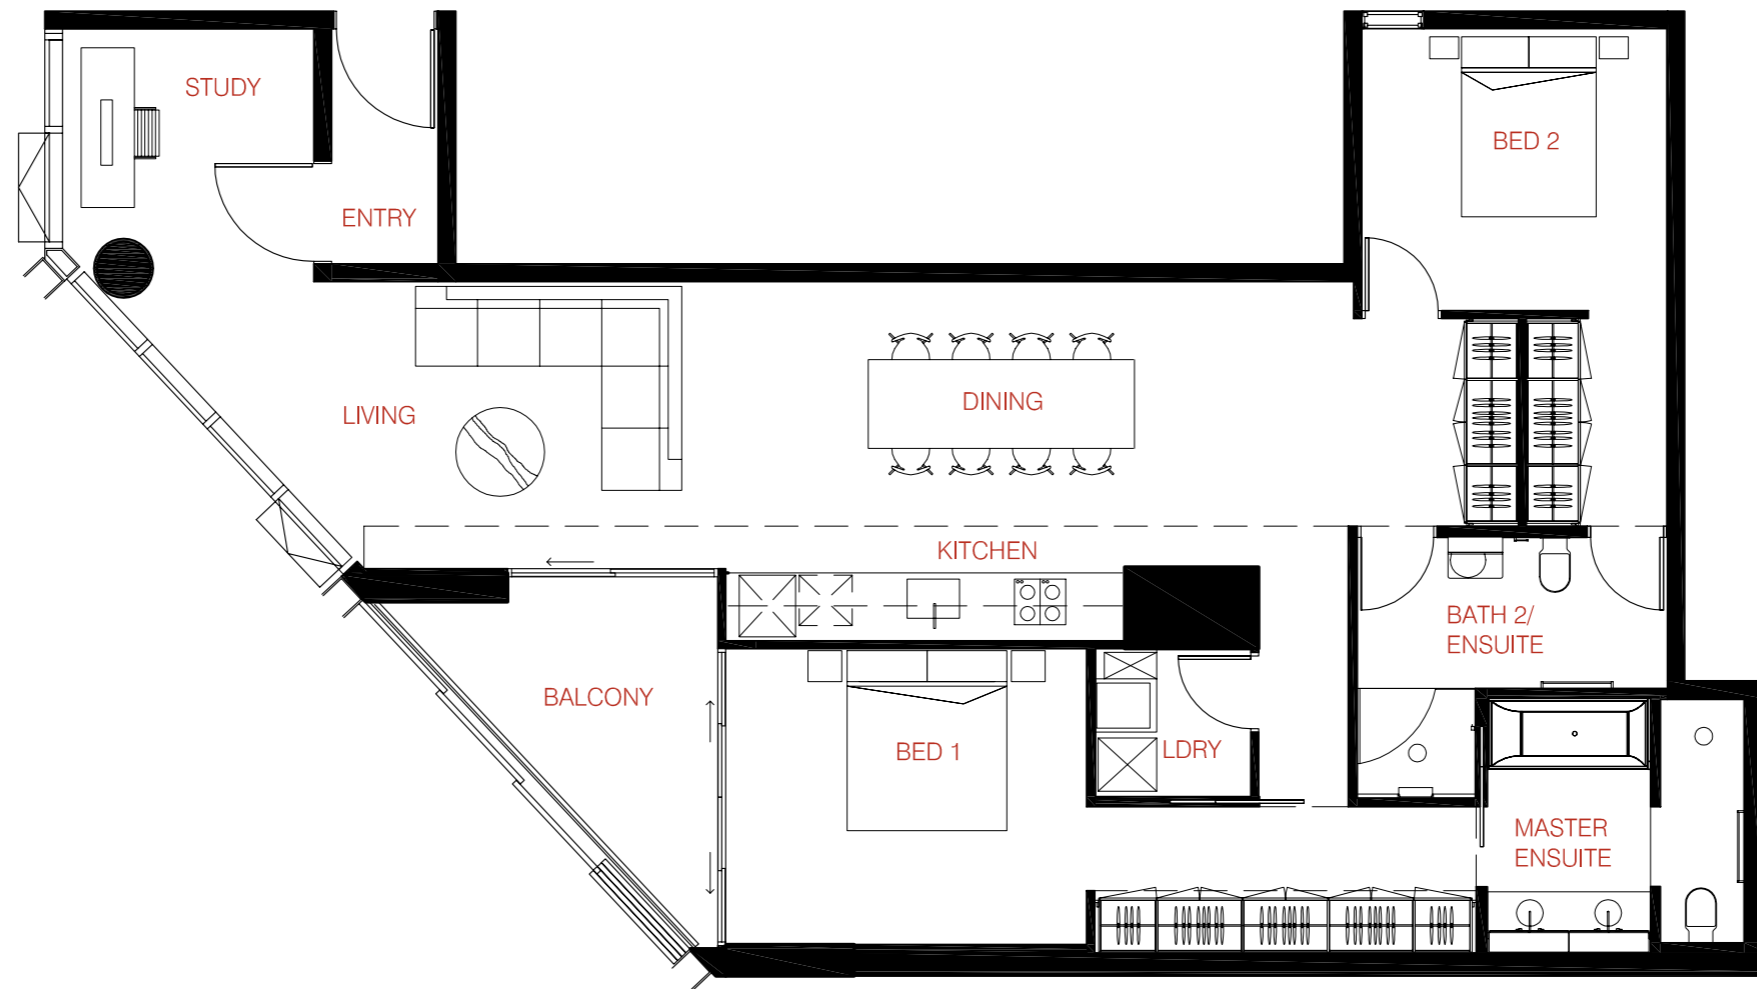

APARTMENT TYPE X1  
TOTAL AREA 138.1M<sup>2</sup>

APARTMENT PLANS

Disclaimer: specifications shown are indicative only and may vary due to availability and succession of items. Finishes shown are indicative and are based on purchaser subscription.

# APARTMENT PLANS

## APARTMENT TYPE X1

TOTAL AREA 138.1M<sup>2</sup>

Disclaimer: specifications shown are indicative only and may vary due to availability and succession of items. Finishes shown are indicative and are based on purchaser subscription. LAST UPDATED 31/10/08