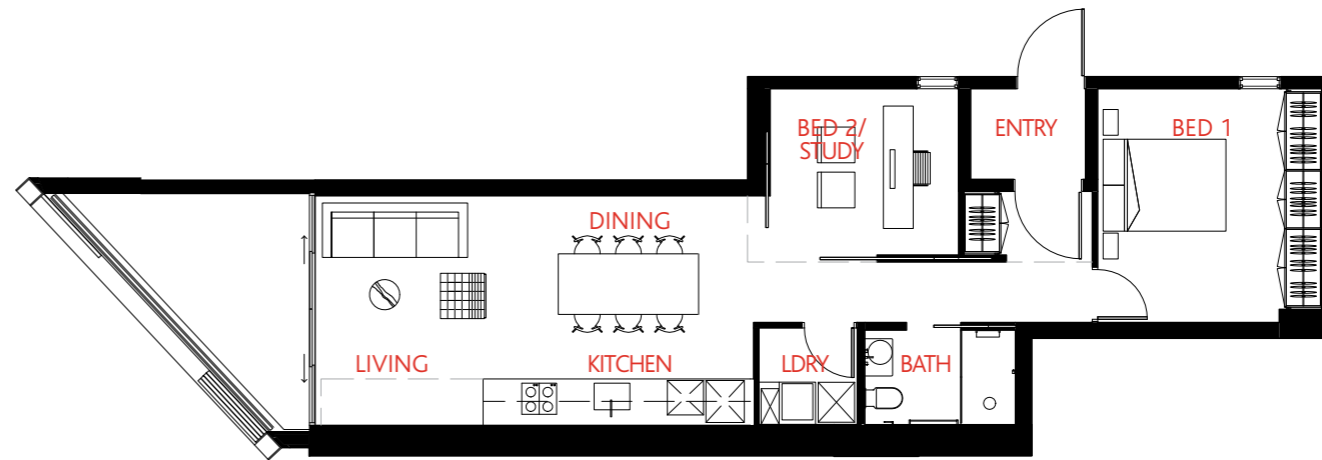

## APARTMENT TYPE X2 TOTAL AREA 86.9<sup>m</sup><sup>2</sup>

Disclaimer: specifications shown are indicative only and may vary due to availability and succession of items. Finishes shown are indicative and are based on purchaser subscription.