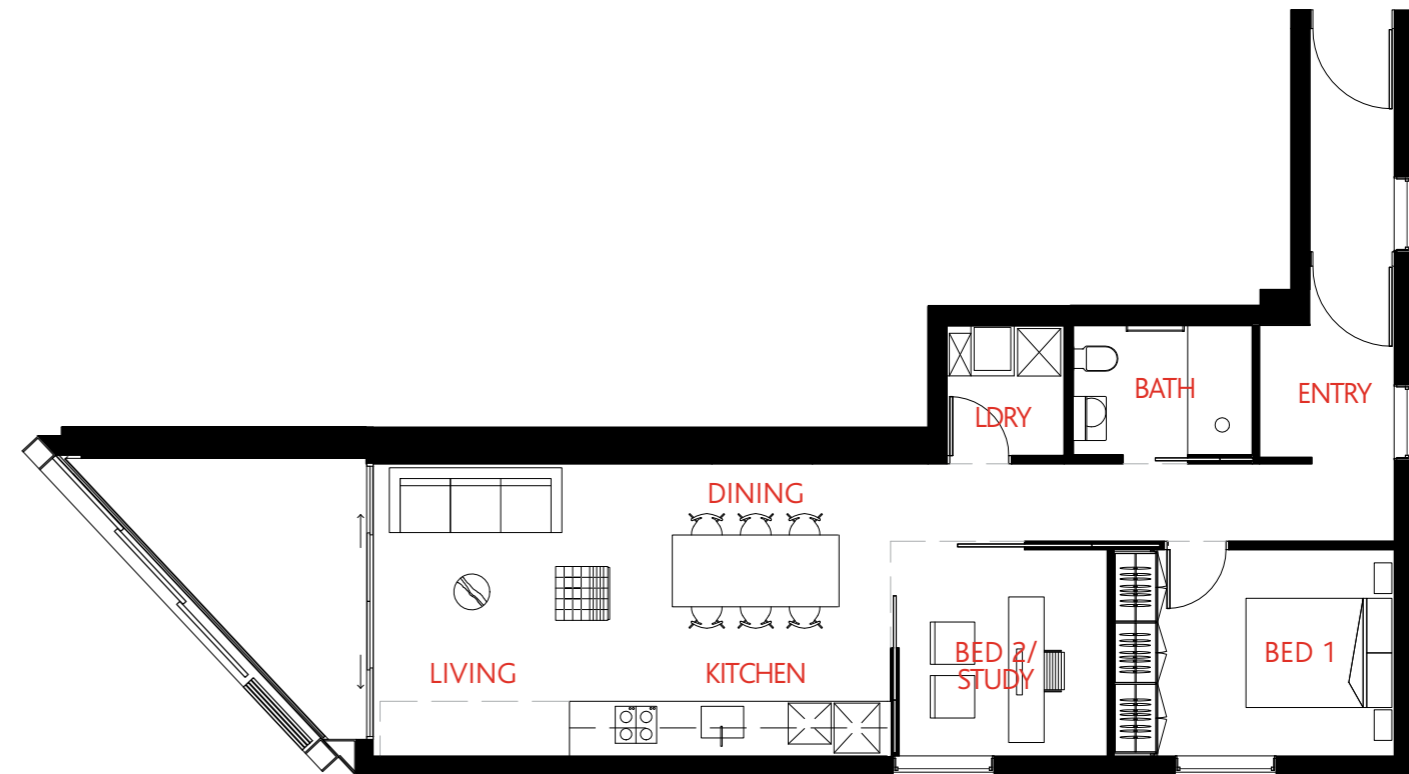

APARTMENT TYPE X3 TOTAL AREA 89_M²

0 1 2 5m
SCALE 1:100

Disclaimer: specifications shown are indicative only and may vary due to availability and succession of items. Finishes shown are indicative and are based on purchaser subscription.