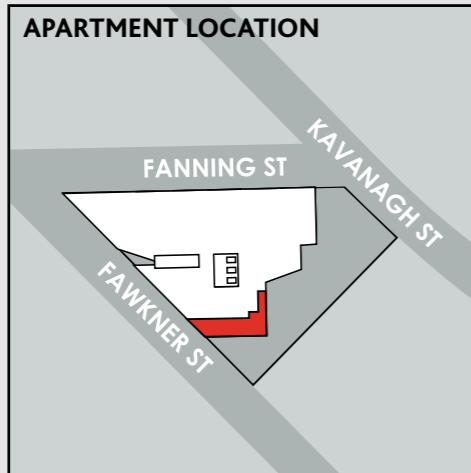

Your stunning Italian Poliform kitchen is fitted out with a range of beautiful modern appliances from Meile including your oven and cooktop, a Qasair ducted range hood, a fully integrated dishwasher, and features magnificent reconstituted stone bench tops and splashbacks. Poliform is supplying all joinery, ensuring the ultimate in contemporary style and flexibility.

Your Triptych floor boards are made from strand woven Bamboo, the only board to meet our strict expectations of style, durability and sustainability. The carpets in your bedrooms will be a plush wool blend designed for comfort underfoot and superior durability. Wall and floor tiles to your wet areas will be natural textured vitrified tiles, paint finishes will be wash and wear low sheen acrylic. Your laundry is fitted with a ducted Meile honeycomb care condenser dryer. Tap wear throughout will feature clean chrome finishes, simply stunning alongside your fabulous Villeroy and Boch Squaro Bath.

In short, with a premier location, innovative sustainable living, and inspired design inside and out, Triptych offers everything you could want in inner city living. With only a limited number of distinctive apartments left, now is the time to join our community.

Disclaimer: specifications shown are indicative only and may vary due to availability and succession of items. Finishes shown are indicative and are based on purchaser subscription. LAST UPDATED 27/11/08