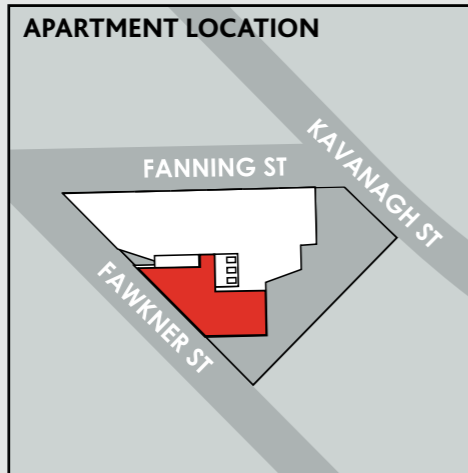

Your stunning Italian Poliform kitchen is fitted out with a range of beautiful modern appliances from Meile including your oven and cooktop, a Qasair ducted range hood, a fully integrated dishwasher, and features magnificent reconstituted stone bench tops and splashbacks. Poliform is supplying all joinery, ensuring the ultimate in contemporary style and flexibility.

Your Triptych floor boards are made from strand woven Bamboo, the only board to meet our strict expectations of style, durability and sustainability. The carpets in your bedrooms will be a plush wool blend designed for comfort underfoot and superior durability. Wall and floor tiles to your wet areas will be natural textured vitrified tiles, paint finishes will be wash and wear low sheen acrylic. Your laundry is fitted with a ducted Meile honeycomb care condenser dryer. Tap wear throughout will feature clean chrome finishes, simply stunning alongside your fabulous Villeroy and Boch Squaro Bath.

In short, with a premier location, innovative sustainable living, and inspired design inside and out, Triptych offers everything you could want in inner city living. With only a limited number of distinctive apartments left, now is the time to join our community.

Disclaimer: specifications shown are indicative only and may vary due to availability and succession of items. Finishes shown are indicative and are based on purchaser subscription. LAST UPDATED 27/11/08