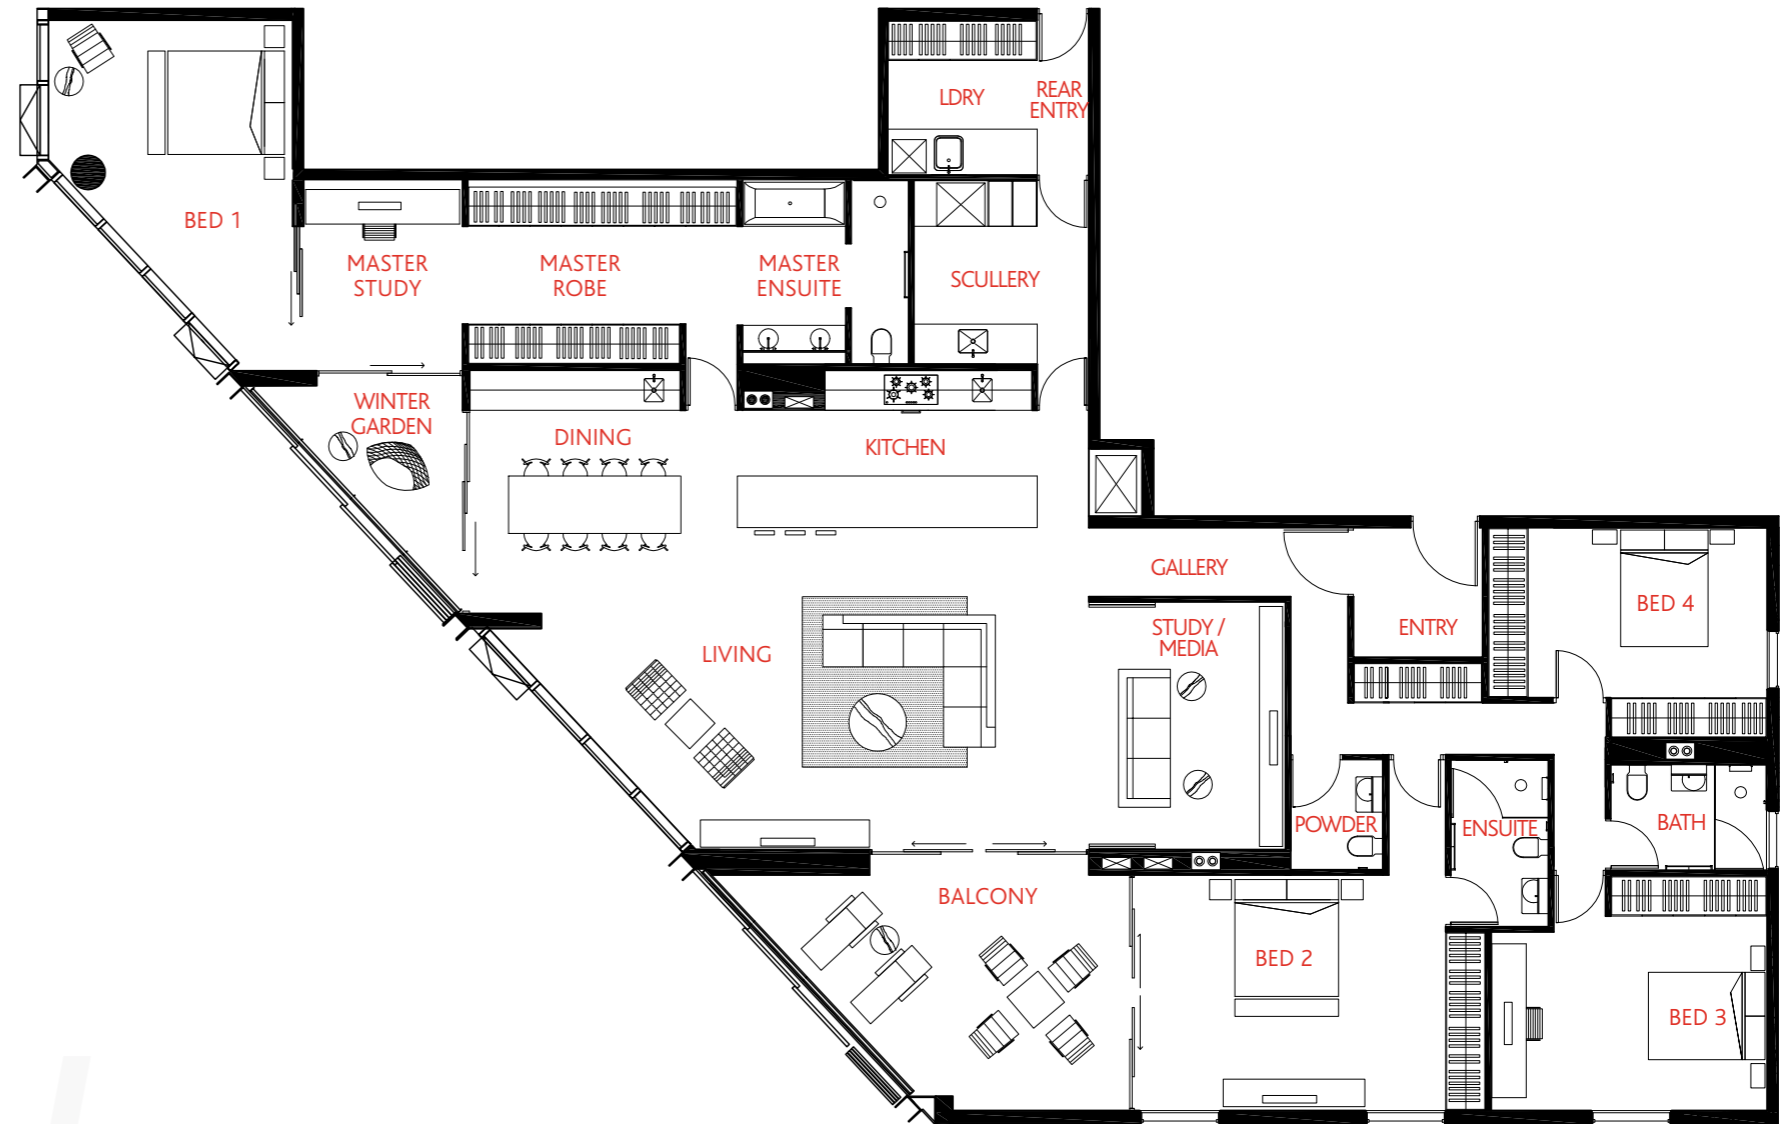

APARTMENT TYPE X4 TOTAL AREA 306.6_M²

Disclaimer: specifications shown are indicative only and may vary due to availability and succession of items. Finishes shown are indicative and are based on purchaser subscription.