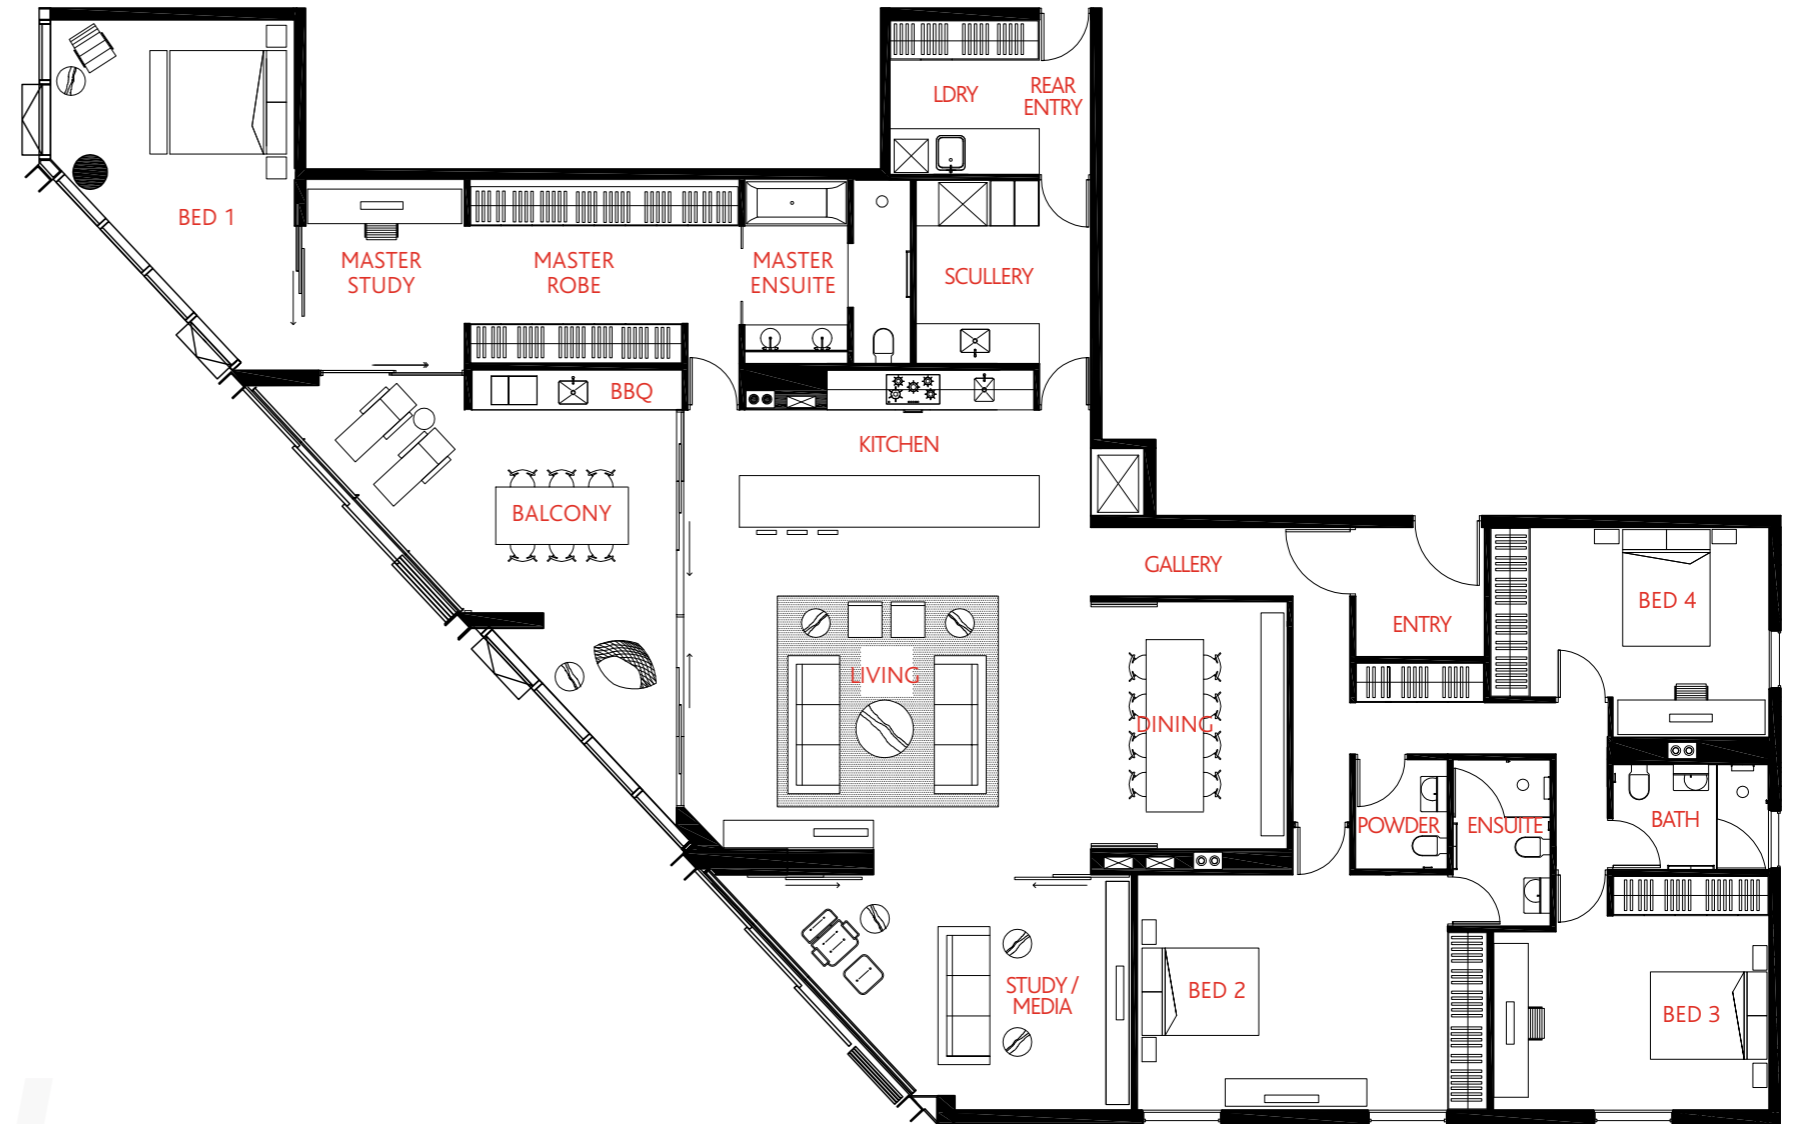

Your Triptych floor boards are made from strand woven Bamboo, the only board to meet our strict expectations of style, durability and sustainability. The carpets in your bedrooms will be a plush wool blend designed for comfort underfoot and superior durability. Wall and floor tiles to your wet areas will be natural textured vitrified tiles, paint finishes will be wash and wear low sheen acrylic. Your laundry is fitted with a ducted Meile honeycomb care condenser dryer. Tap wear throughout will feature clean chrome finishes, simply stunning alongside your fabulous Villeroy and Boch Squaro Bath.

APARTMENT TYPE X5 TOTAL AREA 306.6M²

Disclaimer: specifications shown are indicative only and may vary due to availability and succession of items. Finishes shown are indicative and are based on purchaser subscription.