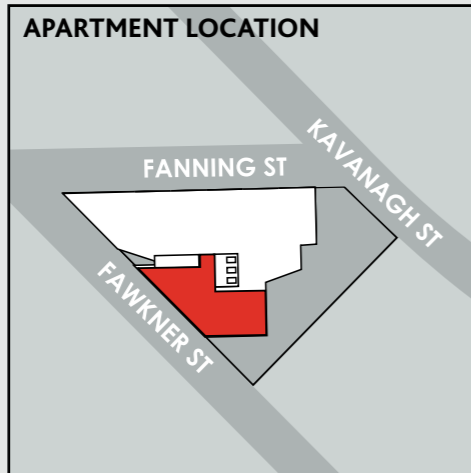

Your stunning Italian Poliform kitchen is fitted out with a range of beautiful modern appliances from Meile including your oven and cooktop, a Qasair ducted range hood, a fully integrated dishwasher, and features magnificent reconstituted stone bench tops and splashbacks. Poliform is supplying all joinery, ensuring the ultimate in contemporary style and flexibility.

Your Triptych floor boards are made from strand woven Bamboo, the only board to meet our strict expectations of style, durability and sustainability. The carpets in your bedrooms will be a plush wool blend designed for comfort underfoot and superior durability. Wall and floor tiles to your wet areas will be natural textured vitrified tiles, paint finishes will be wash and wear low sheen acrylic. Your laundry is fitted with a ducted Meile honeycomb care condenser dryer. Tap wear throughout will feature clean chrome finishes, simply stunning alongside your fabulous Villeroy and Boch Squaro Bath.

In short, with a premier location, innovative sustainable living, and inspired design inside and out, Triptych offers everything you could want in inner city living. With only a limited number of distinctive apartments left, now is the time to join our community.

Disclaimer: specifications shown are indicative only and may vary due to availability and succession of items. Finishes shown are indicative and are based on purchaser subscription. LAST UPDATED 27/11/08